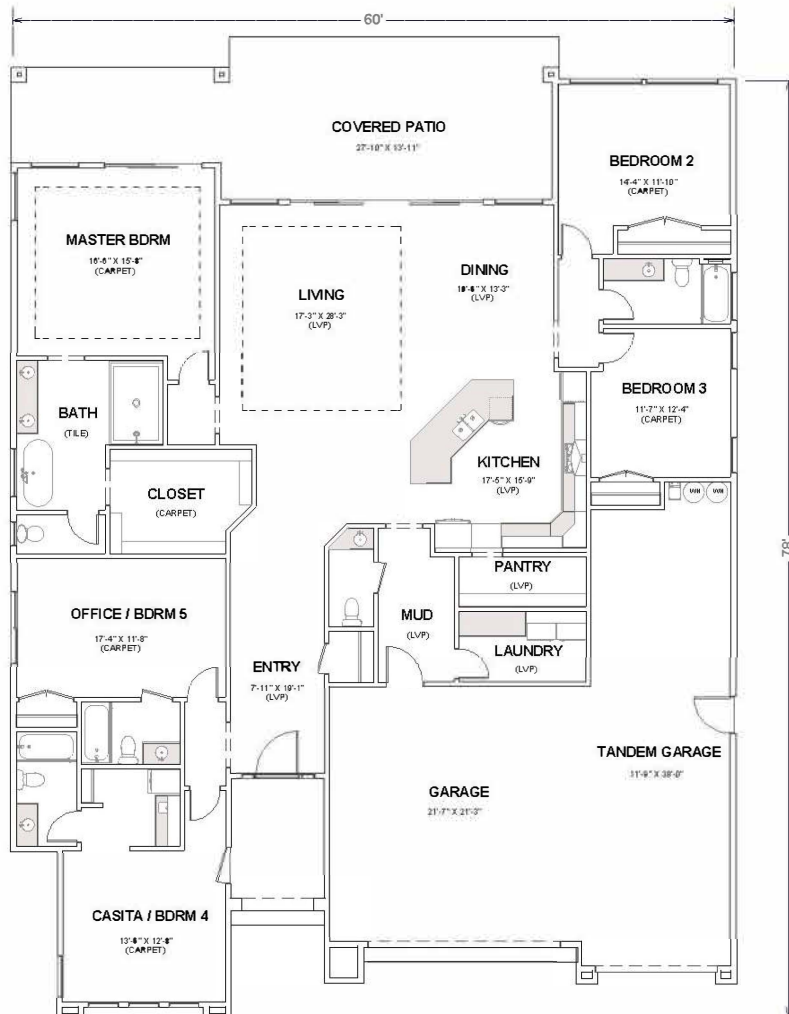

Tempi

The Ridge at Zion Vista

Modern Southwest

Contemporary

Modern Adobe

TOTAL LIVING AREA: 2901 SF