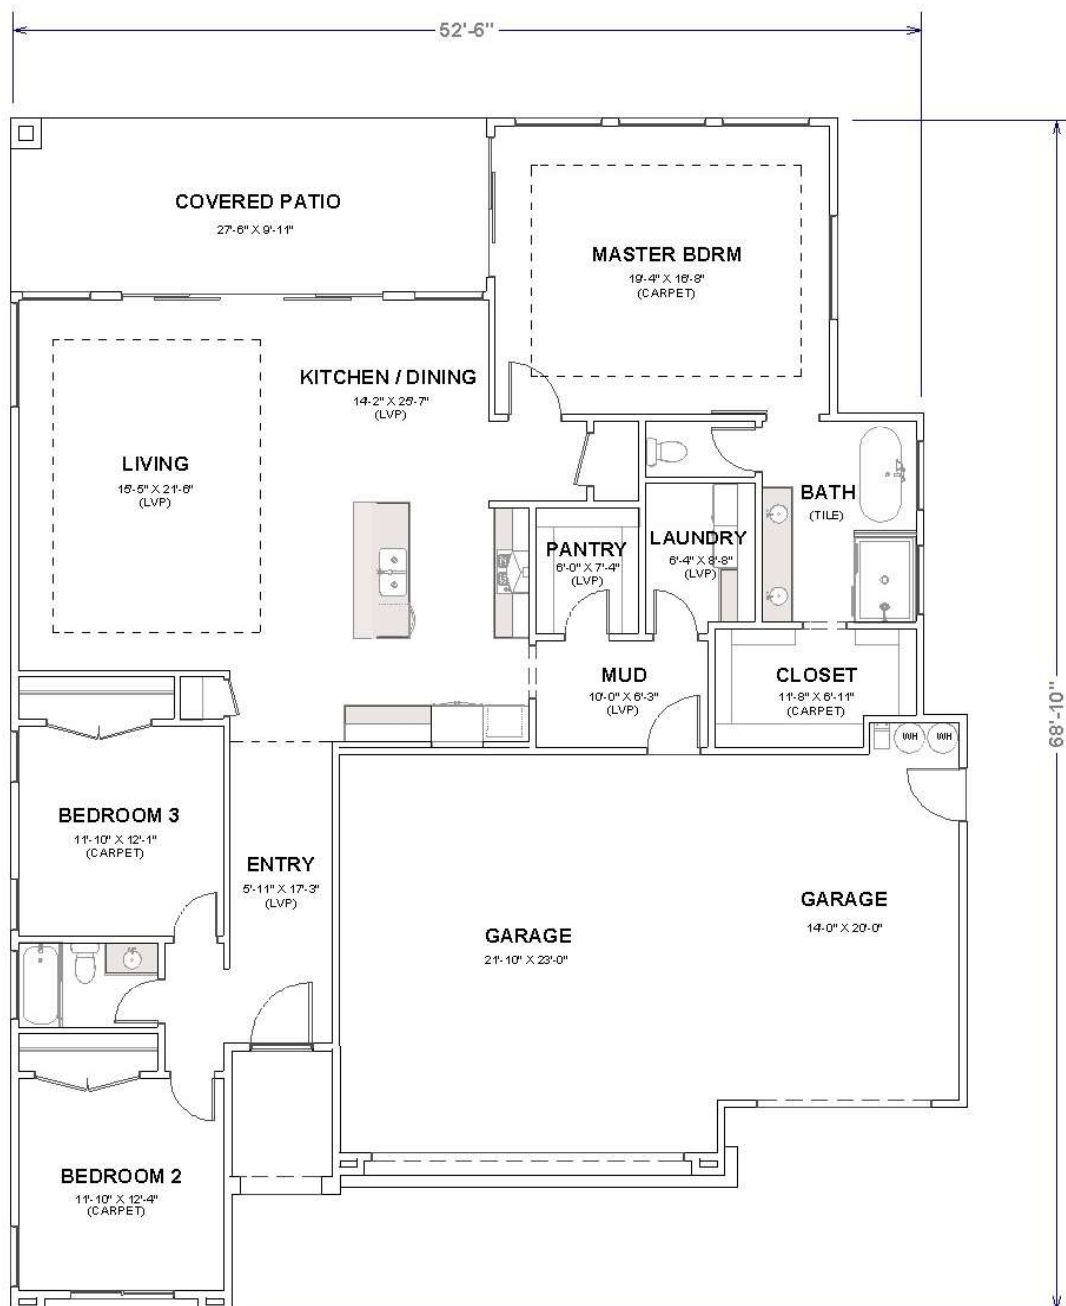

WHIPTAIL

The Ridge at Zion Vista

Modern Southwest

Contemporary

TOTAL LIVING AREA: 2057 SF