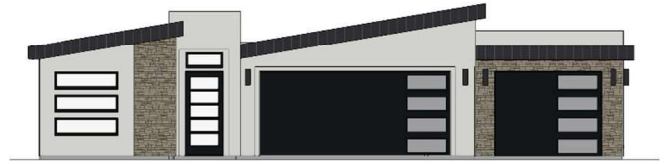

WHIPTAIL

The Ridge at Zion Vista

Modern Southwest

Contemporary

TOTAL LIVING AREA: 2057 SF