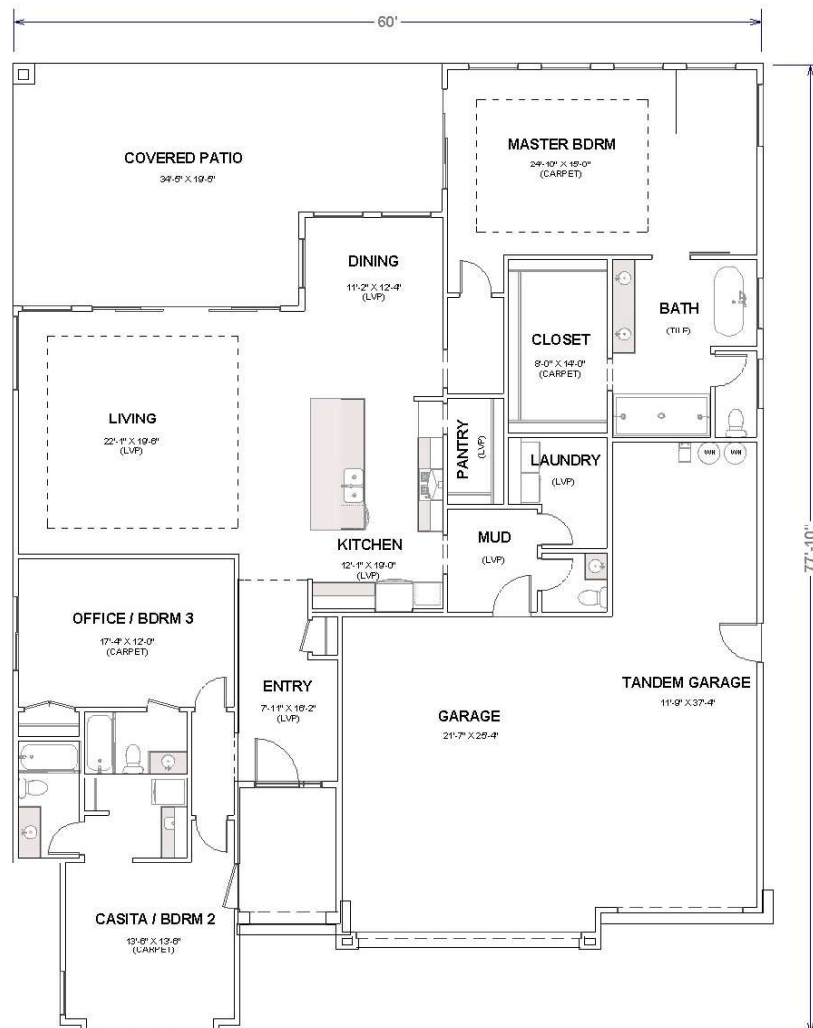

KIVA

The Ridge at Zion Vista

Modern Southwest

Contemporary

Modern Adobe

TOTAL LIVING AREA: 2566 SF