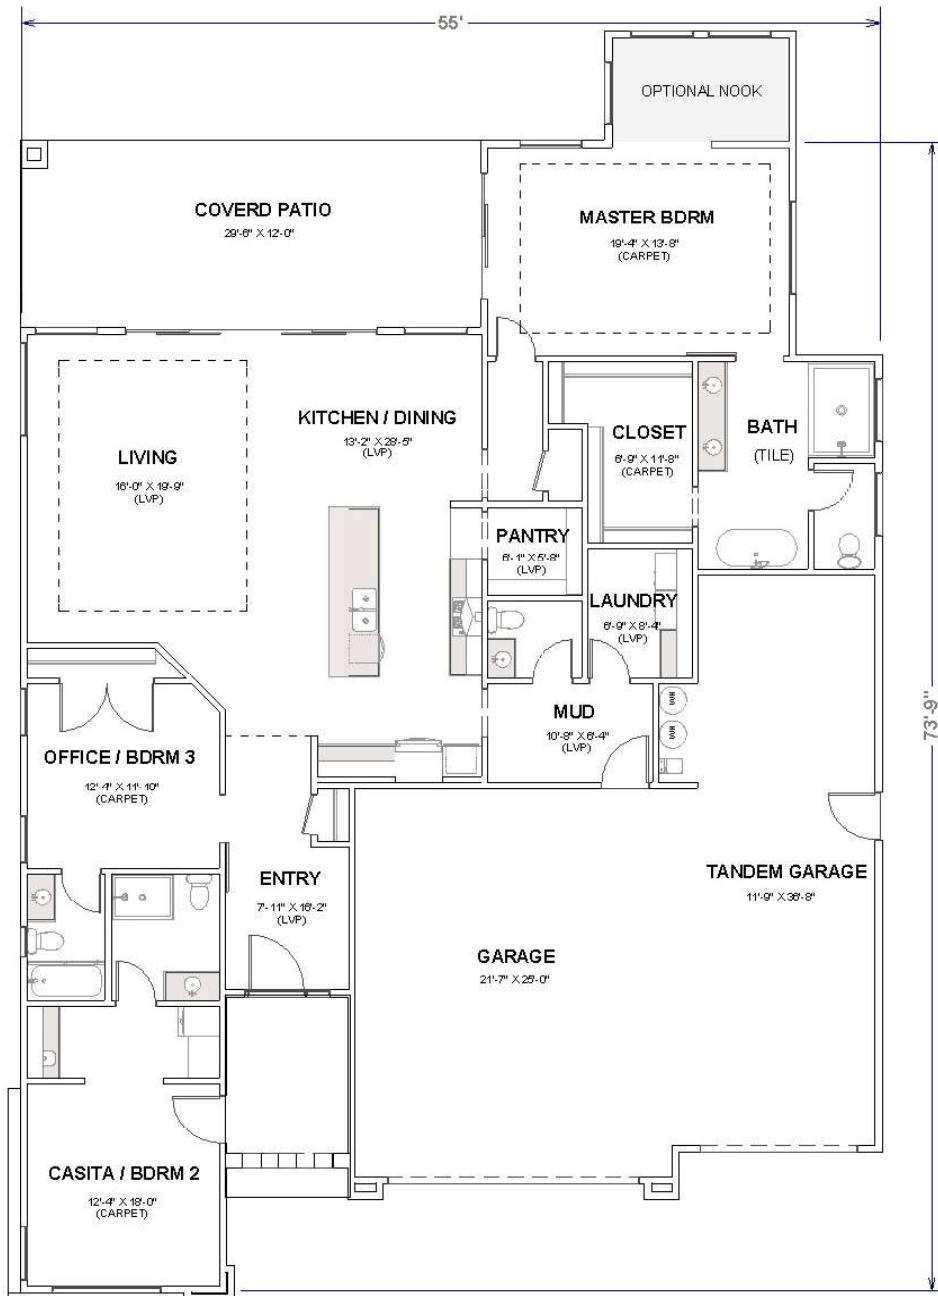

KANARRA

The Ridge at Zion Vista

Modern Southwest

Contemporary

TOTAL LIVING AREA: 2287 SF