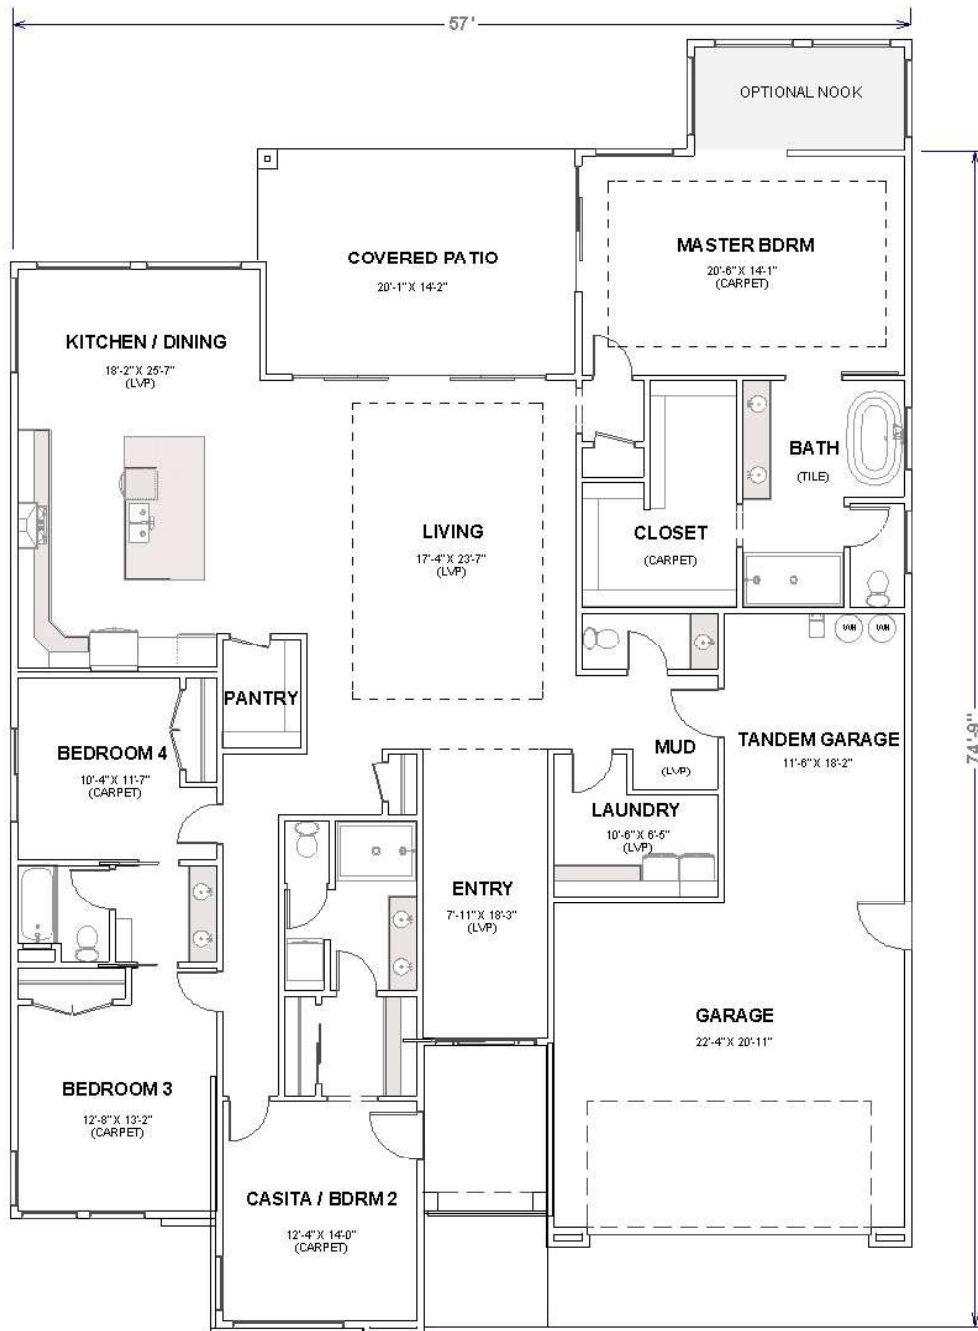

GRANDSTAFF

The Ridge at Zion Vista

Modern Southwest

Contemporary

TOTAL LIVING AREA: 2797 SF