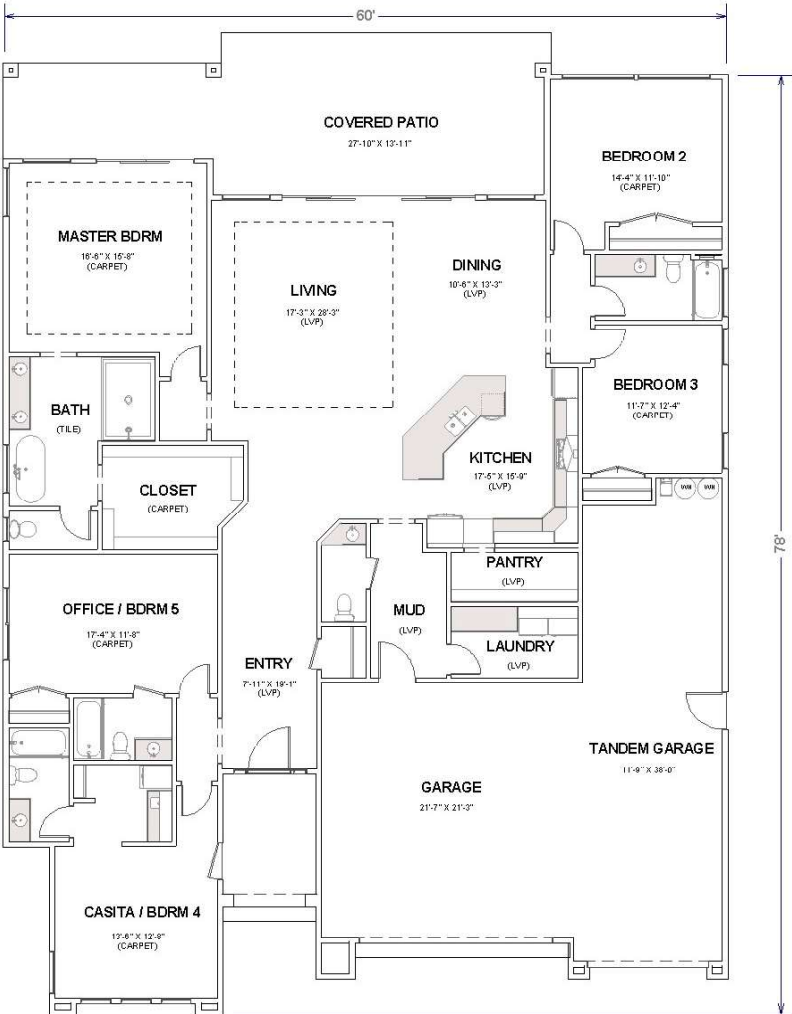

# CATHEDRAL

The Ridge at Zion Vista

*Modern Southwest*

*Contemporary*

*Modern Adobe*

**TOTAL LIVING AREA: 2901 SF**