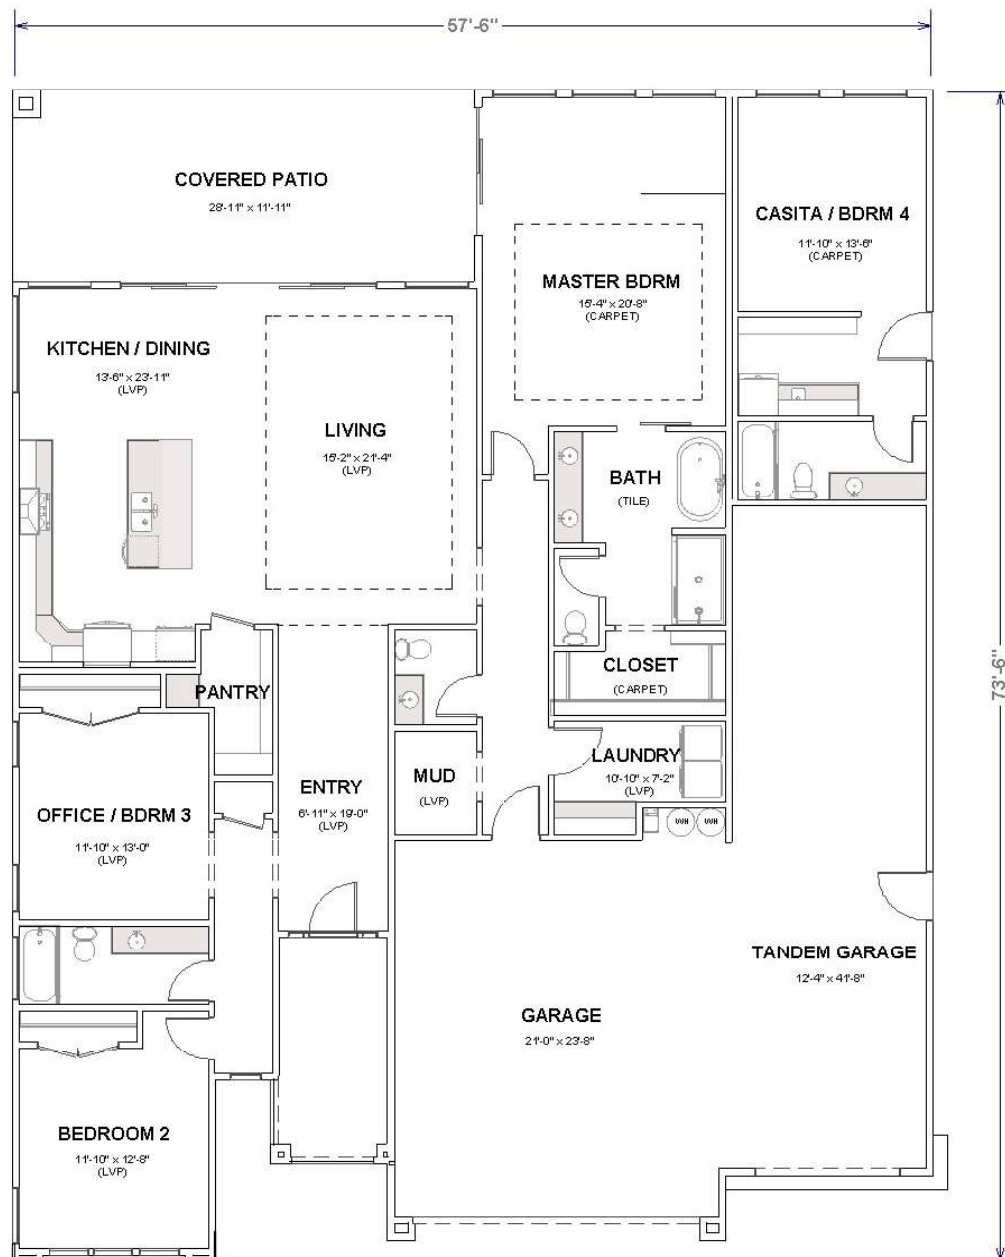

ANASAZI

The Ridge at Zion Vista

Modern Southwest

Contemporary

TOTAL LIVING AREA: 2506 SF (2189 SF w/o Casita)