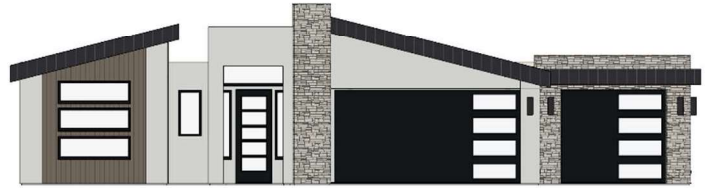

ANASAZI

The Ridge at Zion Vista

Modern Southwest

Contemporary

TOTAL LIVING AREA: 2506 SF (2189 SF w/o Casita)