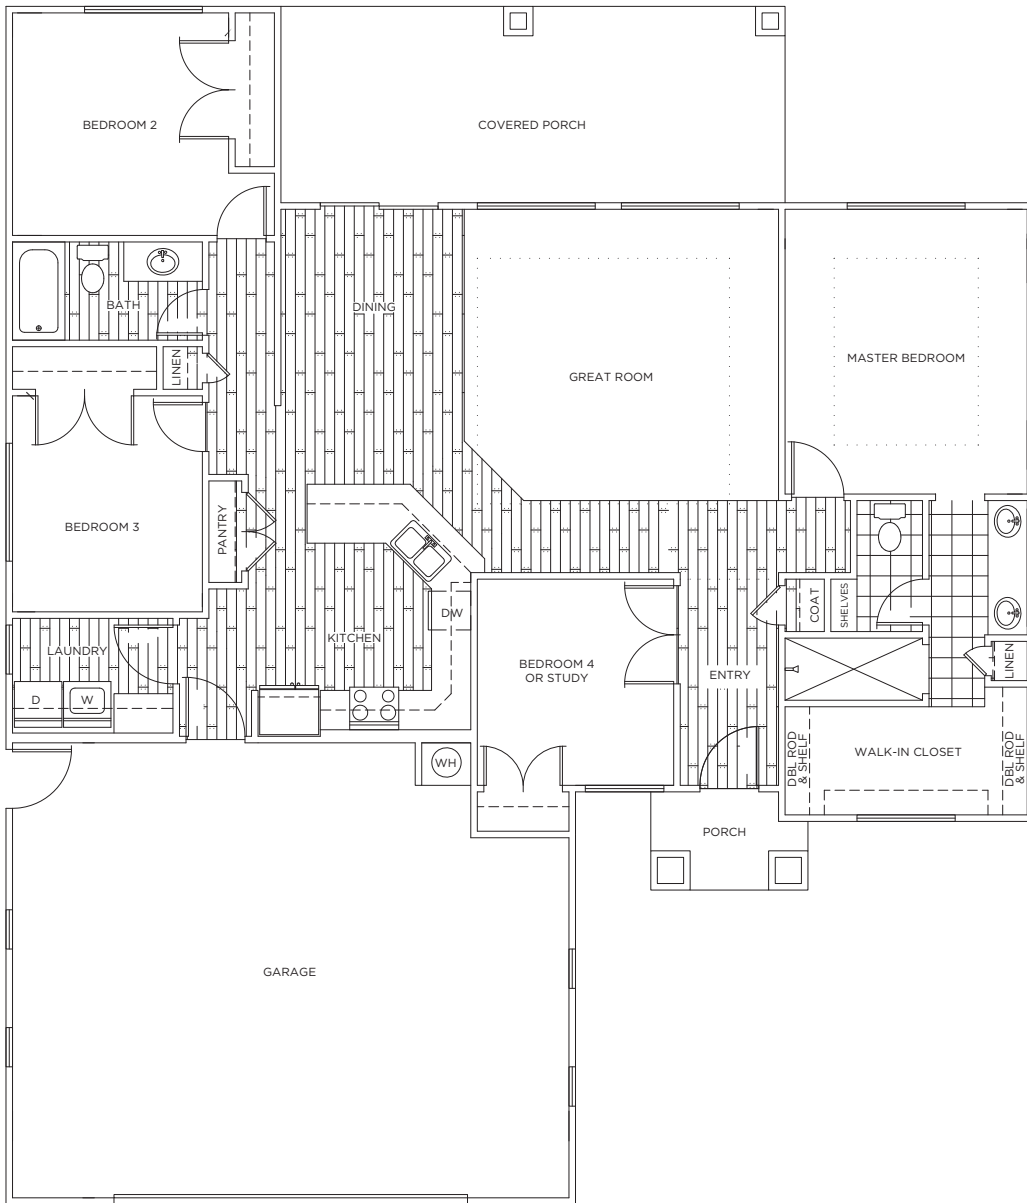

RIVERSIDE

IEWS ELEVATED

Square Footage:

1682

Bedrooms: **4**

Bathrooms: **2**

Garage: **2 Cars**

INCLUDED UPGRADES

- ◆ SMART HOME UPGRADES
- ◆ 8 FOOT INTERIOR DOORS
- ◆ TWO-TONE PAINT
- ◆ STAINLESS STEEL APPLIANCE PACKAGE
- ◆ ENERGY EFFICIENT
- ◆ FRONT LANDSCAPING

Zion Vista Home reserves the right to modify or change the floor plans, home specifications, designs, features, options, prices or terms without notice or obligation. Home square footages are approximates and are subject to change.