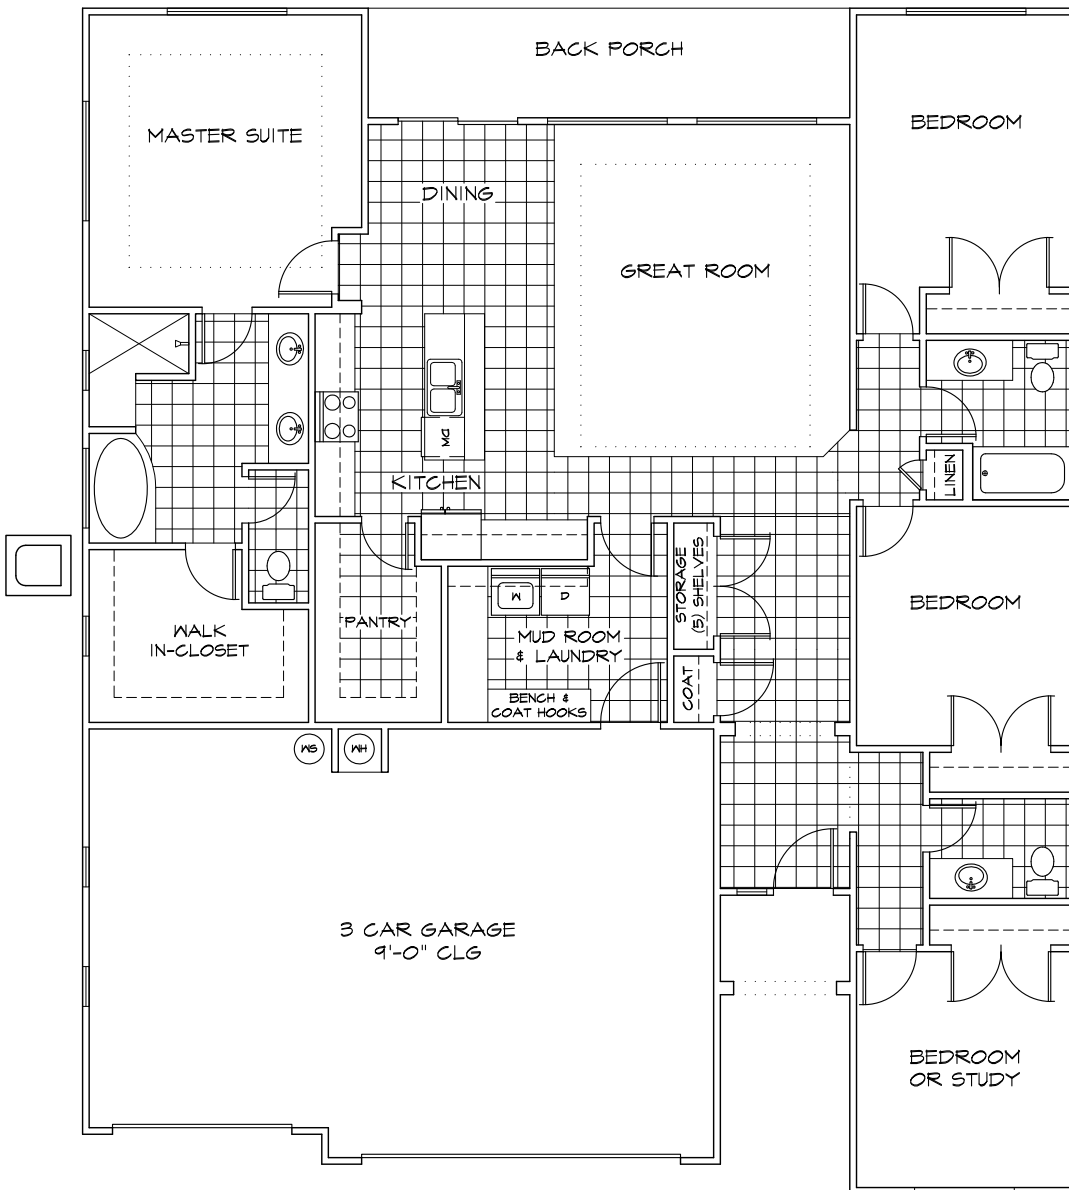

RANGER

IEWS ELEVATED

Square Footage:

2000

Bedrooms: **4**

Bathrooms: **2**

Garage: **3 Cars**

INCLUDED UPGRADES

- ◆ SMART HOME UPGRADES
- ◆ 8 FOOT INTERIOR DOORS
- ◆ TWO-TONE PAINT
- ◆ STAINLESS STEEL APPLIANCE PACKAGE
- ◆ ENERGY EFFICIENT
- ◆ FRONT LANDSCAPING

Zion Vista Home reserves the right to modify or change the floor plans, home specifications, designs, features, options, prices or terms without notice or obligation. Home square footages are approximates and are subject to change.