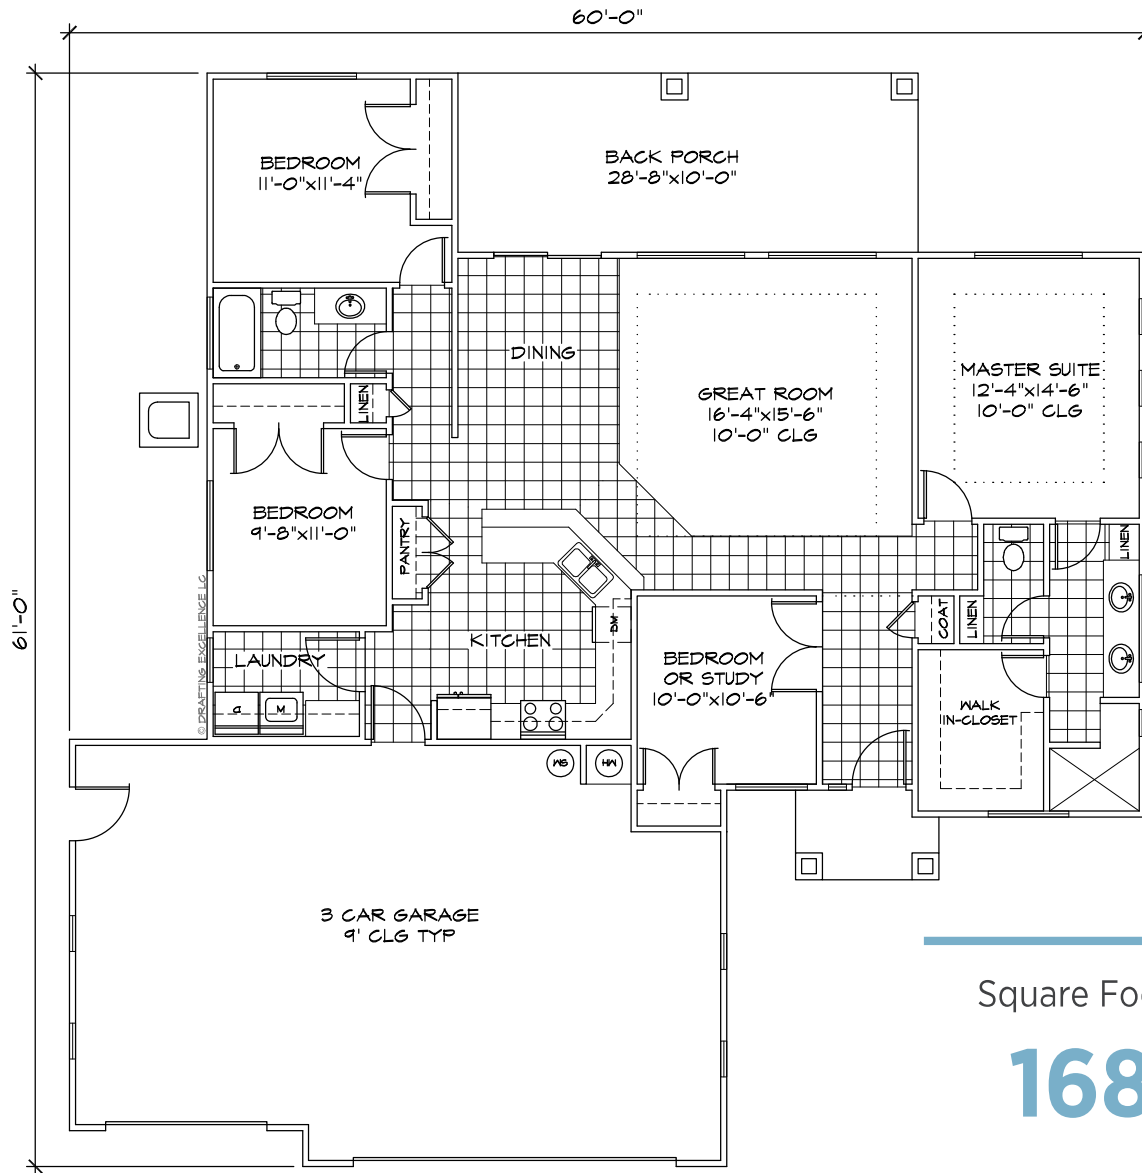

Riverside

Square Footage:

1682

Bedrooms: **4**

Bathrooms: **2**

Garage: **2 Cars**