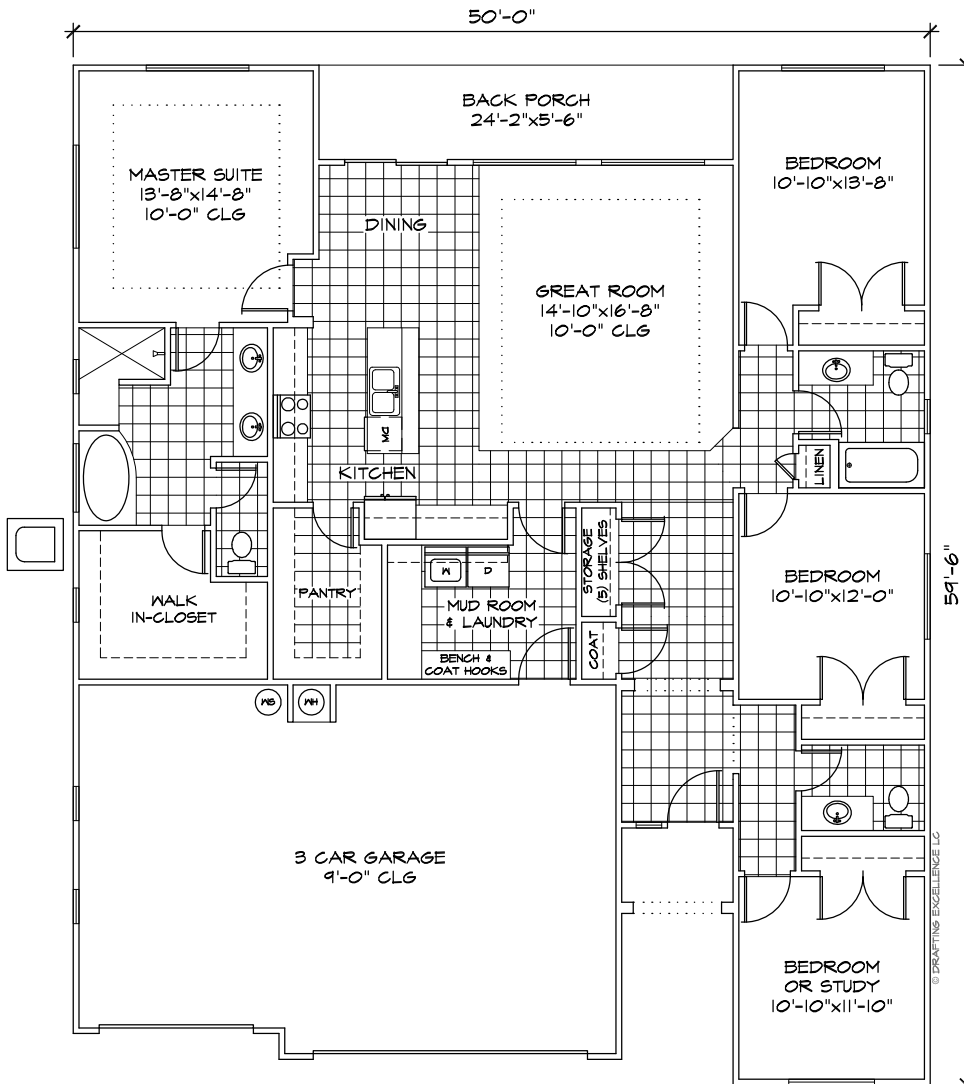

Ranger

Square Footage:

2000

Bedrooms: **4**

Bathrooms: **2.5**

Garage: **3 Cars**