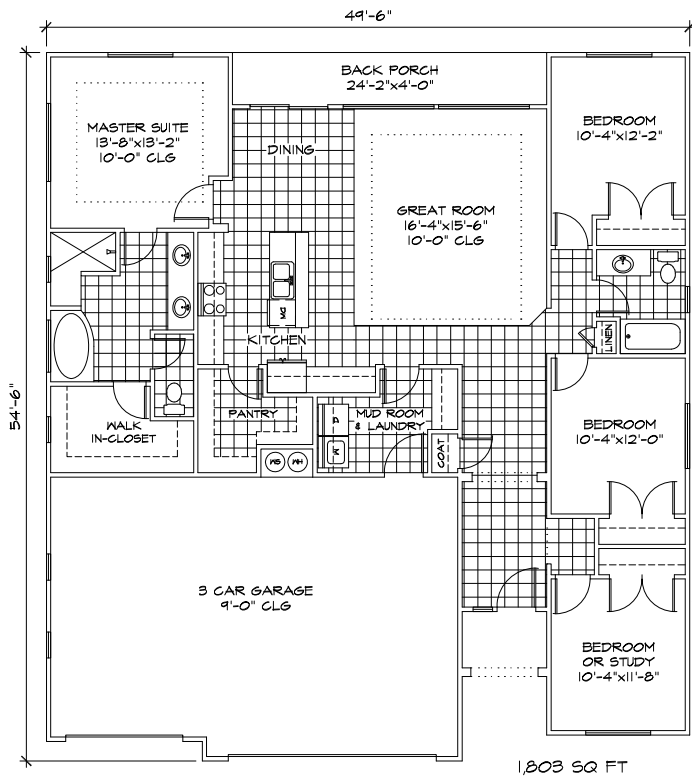

Guardian

Square Footage:

1803

Bedrooms: **4**

Bathrooms: **2**

Garage: **3 Cars**