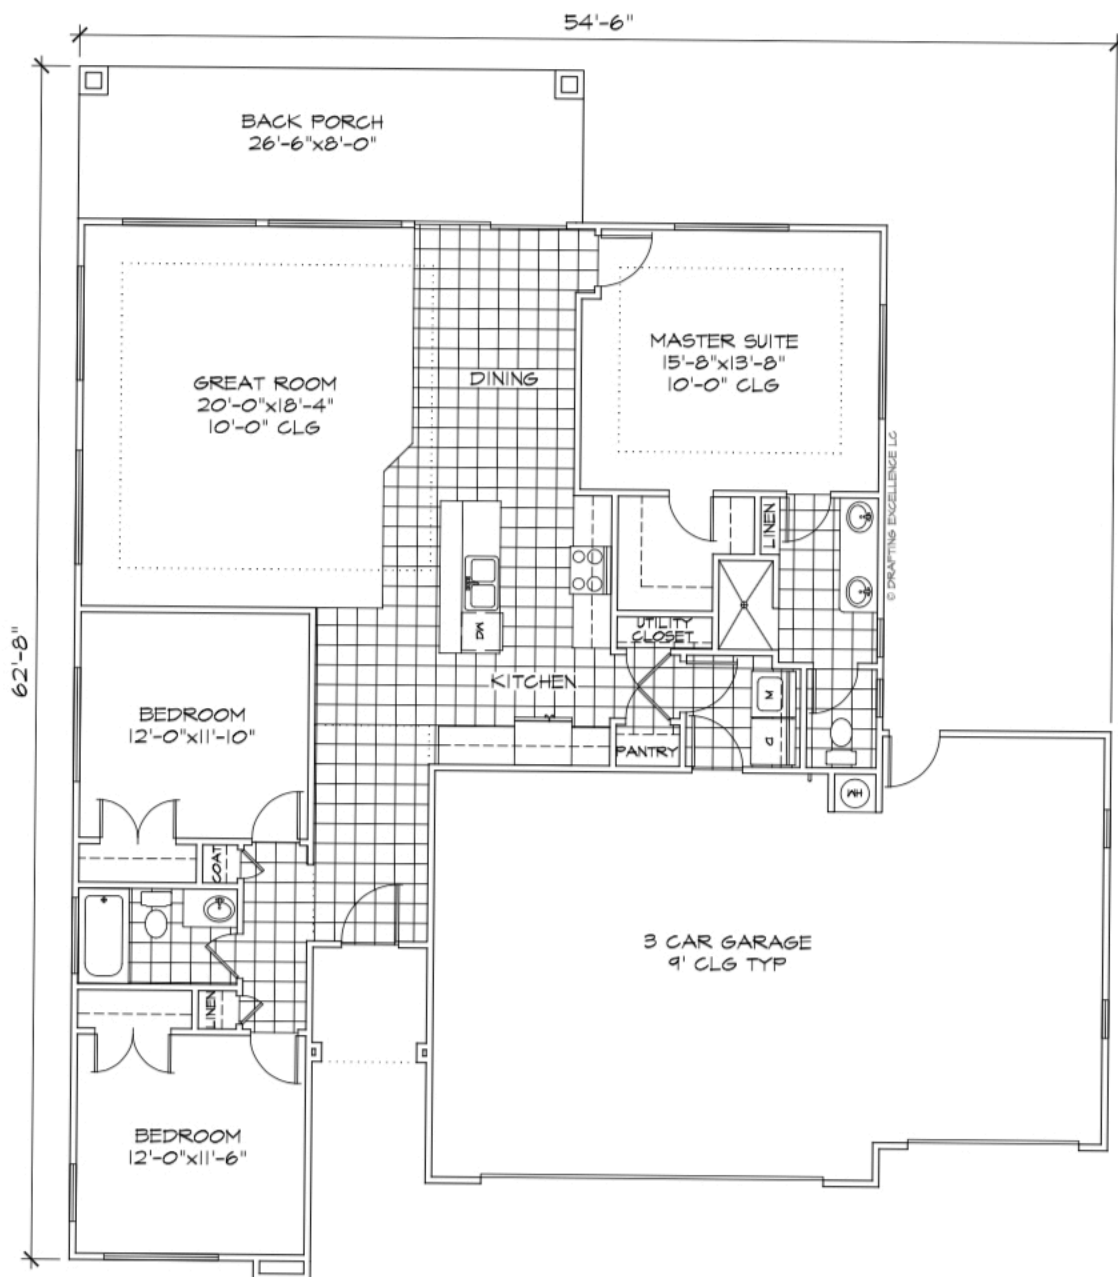

Second option design for a 1612 SQFT home.

Square Footage:

1612

Bedrooms: **3**

Bathrooms: **2**

Garage: **2 Cars**

1,612 CONTEMPORARY